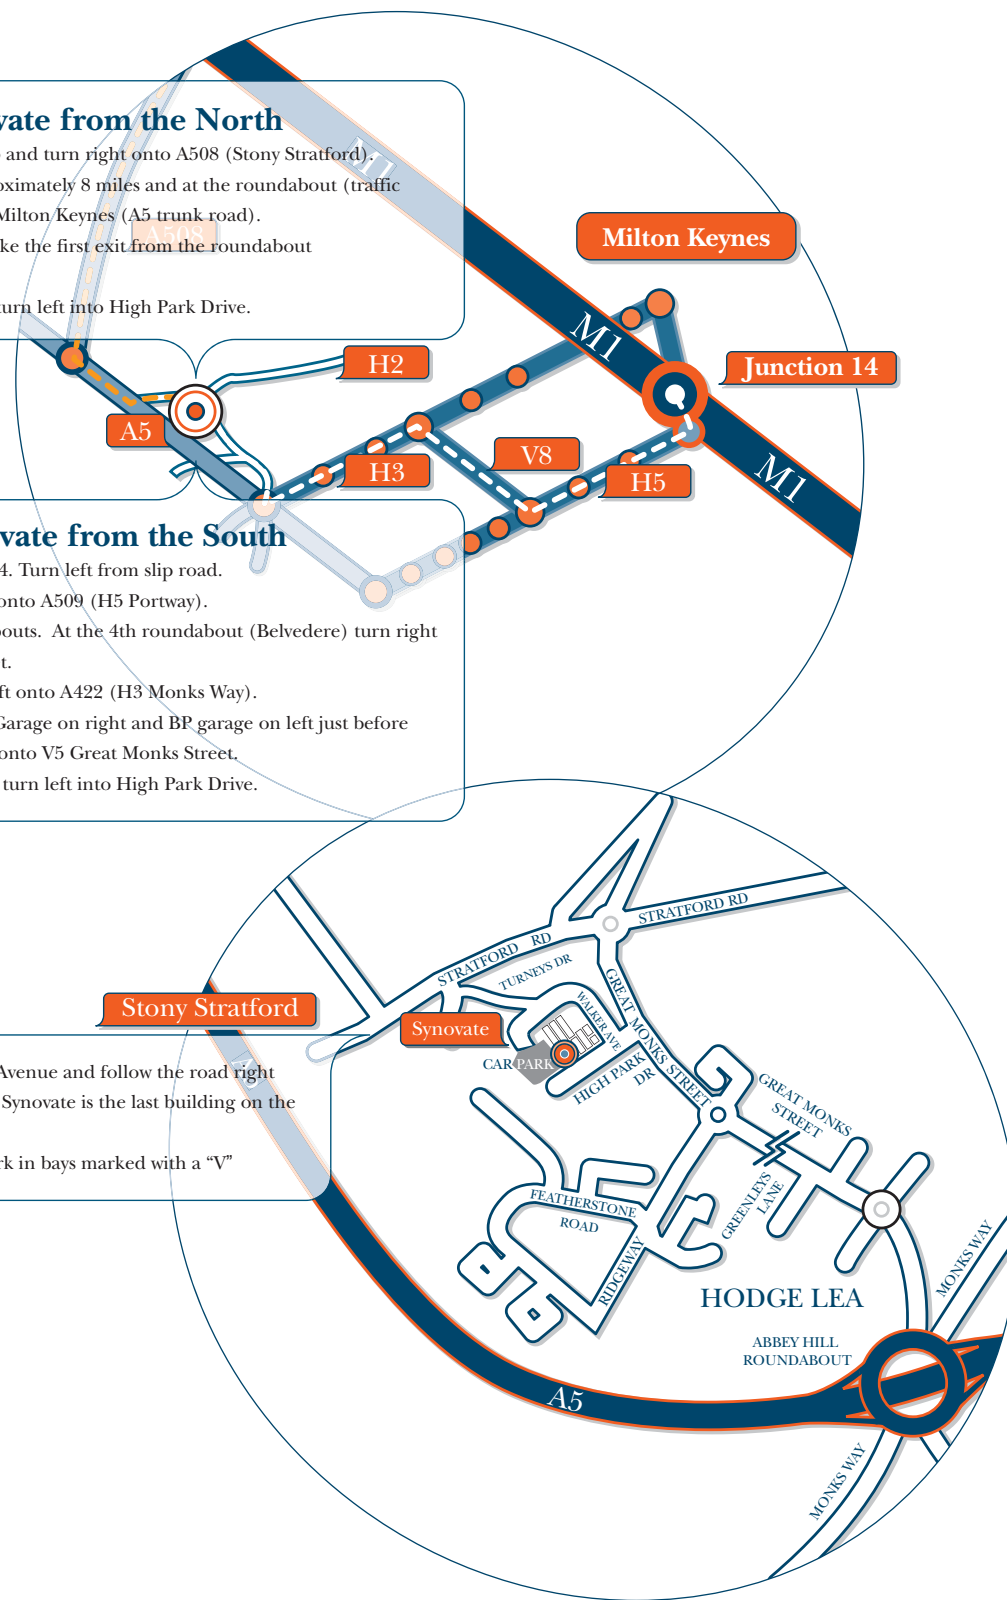

How to find Synovate Retail Performance

34 Walker Avenue, Wolverton Mill, Milton Keynes, MK12 5TW

Directions to Synovate from the North

- Leave the M1 at junction 15 and turn right onto A508 (Stony Stratford).
- Carry on this road for approximately 8 miles and at the roundabout (traffic lights) take the first exit to Milton Keynes (A5 trunk road).
- Leave at the first exit and take the first exit from the roundabout (V5 Great Monks Street).
- After the 2nd roundabout, turn left into High Park Drive.

Directions to Synovate from the South

- Leave the M1 at junction 14. Turn left from slip road.
- At roundabout, turn right onto A509 (H5 Portway).
- Go across 3 major roundabouts. At the 4th roundabout (Belvedere) turn right into V8 Marlborough Street.
- At 2nd roundabout turn left onto A422 (H3 Monks Way).
- At 4th roundabout (Shell Garage on right and BP garage on left just before roundabout) take 5th exit onto V5 Great Monks Street.
- After the 2nd roundabout, turn left into High Park Drive.

- Take 1st right into Walker Avenue and follow the road right round to the end car park. Synovate is the last building on the left from the car park.
- Visitor Parking – please park in bays marked with a “V”