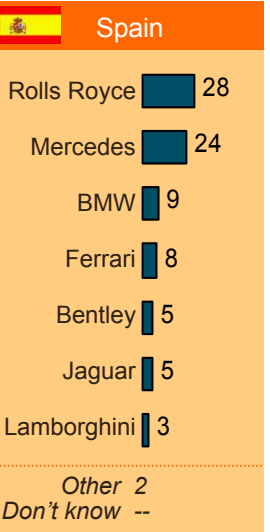

Synovate Global Prestige Study: Highest Quality Car

* Top 7 in each country
 Q.1b. And which one brand would you consider to be the highest quality?