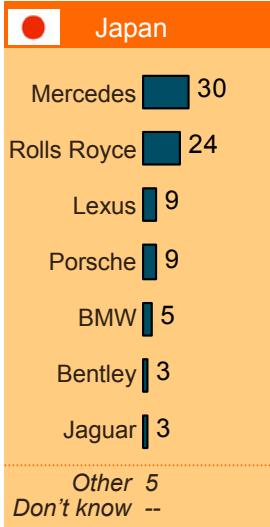

Synovate Global Prestige Study: Highest Quality Car

* Top 7 in each country
 Q.1b. And which one brand would you consider to be the highest quality?