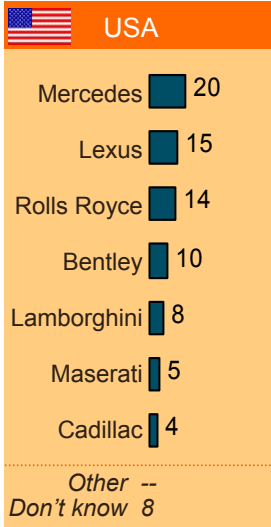

Synovate Global Prestige Study: Highest Quality Car

* Top 7 in each country
 Q.1b. And which one brand would you consider to be the highest quality?