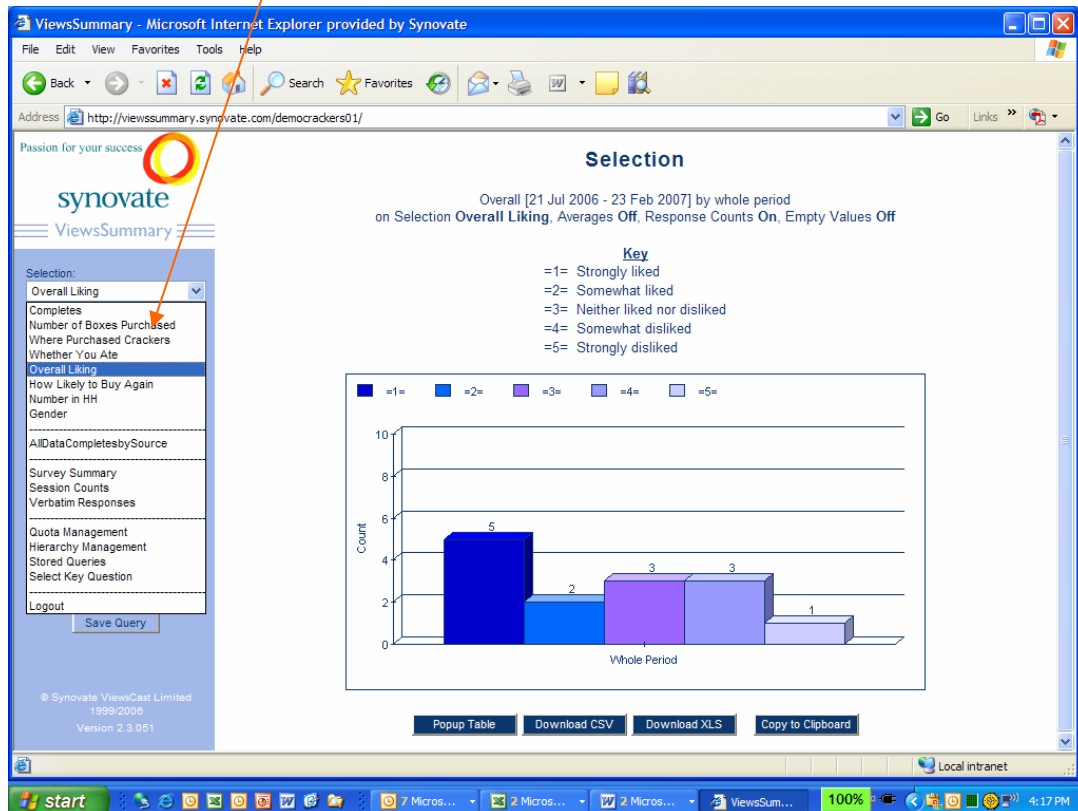

ViewsCast

DEMO INSTRUCTIONS

ViewsCast Demo: Crackers Survey

To participate in a demonstration of our ViewsCast capability:

- Dial toll-free number to access the cracker demo survey: **1-877-390-4048** or go **online to: <http://vcwebus.synovate.com/crackers>**
- To access ViewsSummary to see results, go to this address: <http://viewssummary.synovate.com/democrackers01>
- When prompted enter login as: **Crackers**
- When prompted enter password as: **Synovate**
- Click the **logon** button to enter the site
- Refresh your screen (or select “auto refresh in **x minutes**” in the refresh display box at bottom of screen).
- In top box “Selection” choose question to view (i.e. overall liking, number in HH, session counts to get the latest number of completed interviews, etc.).

- In the **Source** box, select to view all data, only IVR, or only web data.
- Select **period** desired – i.e. today’s data, yesterday, all data, etc. You can also choose a custom timeframe and enter dates desired.

ViewsCast

DEMO INSTRUCTIONS

- Select **slice** desired – i.e. hour, day, week, etc.
- Select whether you would like to see **graph** or **table format**. If graph, select type of graph desired.
- Select if you want to see **averages, response counts, empty slices** displayed.
- Data can be downloaded from the ViewsSummary website in a variety of formats (in Excel, CSV, or Access). Graphs/tables can be copied into presentations as well.
- You can also select “**verbatim responses**” in the Selection box to hear IVR or read web open-end responses. Just click on a **WAV file** to hear the “Voice of your Customer” or **read the online comments**.